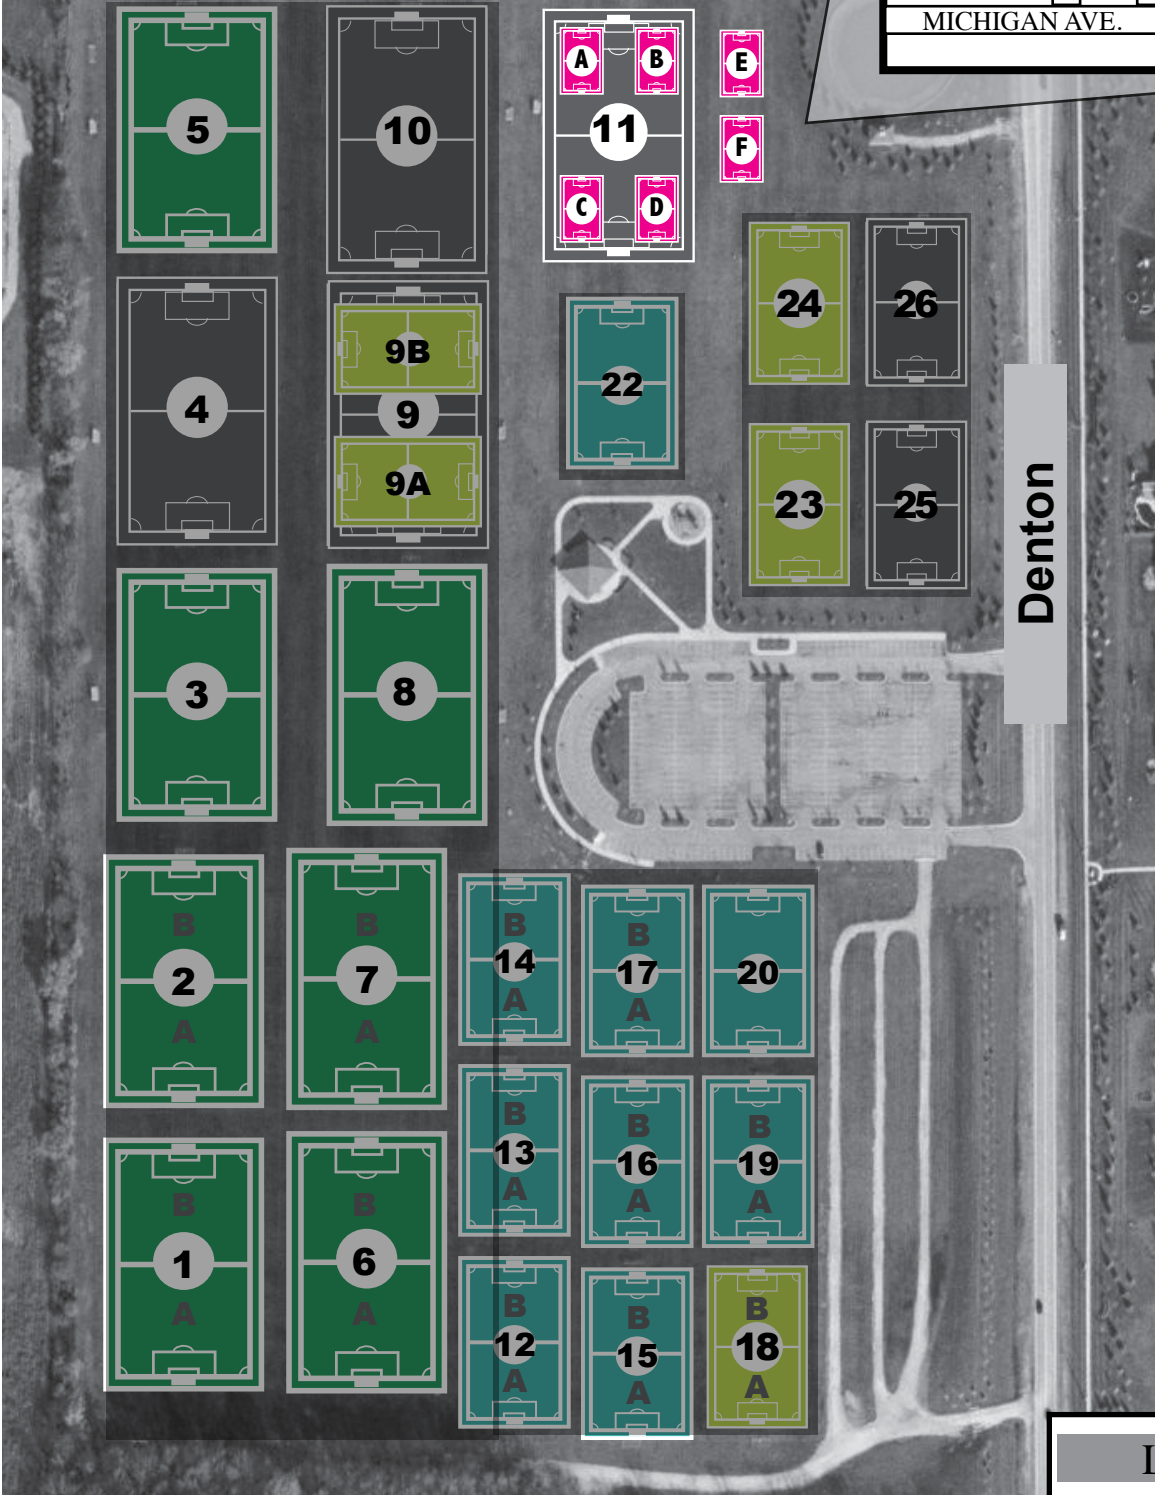

Denton

Independence Park

LEGEND

3v3 (U5)

Independence Park is located off Denton Rd • South of Cherry Hill.
GPS/Mapquest: 1898 Denton Road • Canton, MI 48188
42°17'33.75 N - 83°31'32.48 W

LAST UPDATE: 08.23.11