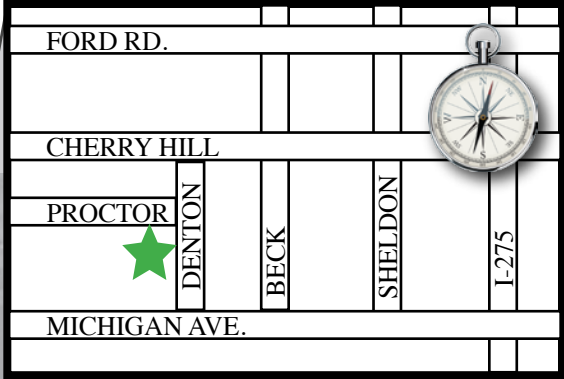

Denton

Independence Park

LEGEND

3v3 (U5)

Independence Park is located off Denton Rd • South of Cherry Hill.
GPS/Mapquest: 1898 Denton Road • Canton, MI 48188
42°17'33.75 N - 83°31'32.48 W

LAST UPDATE: 08.23.11